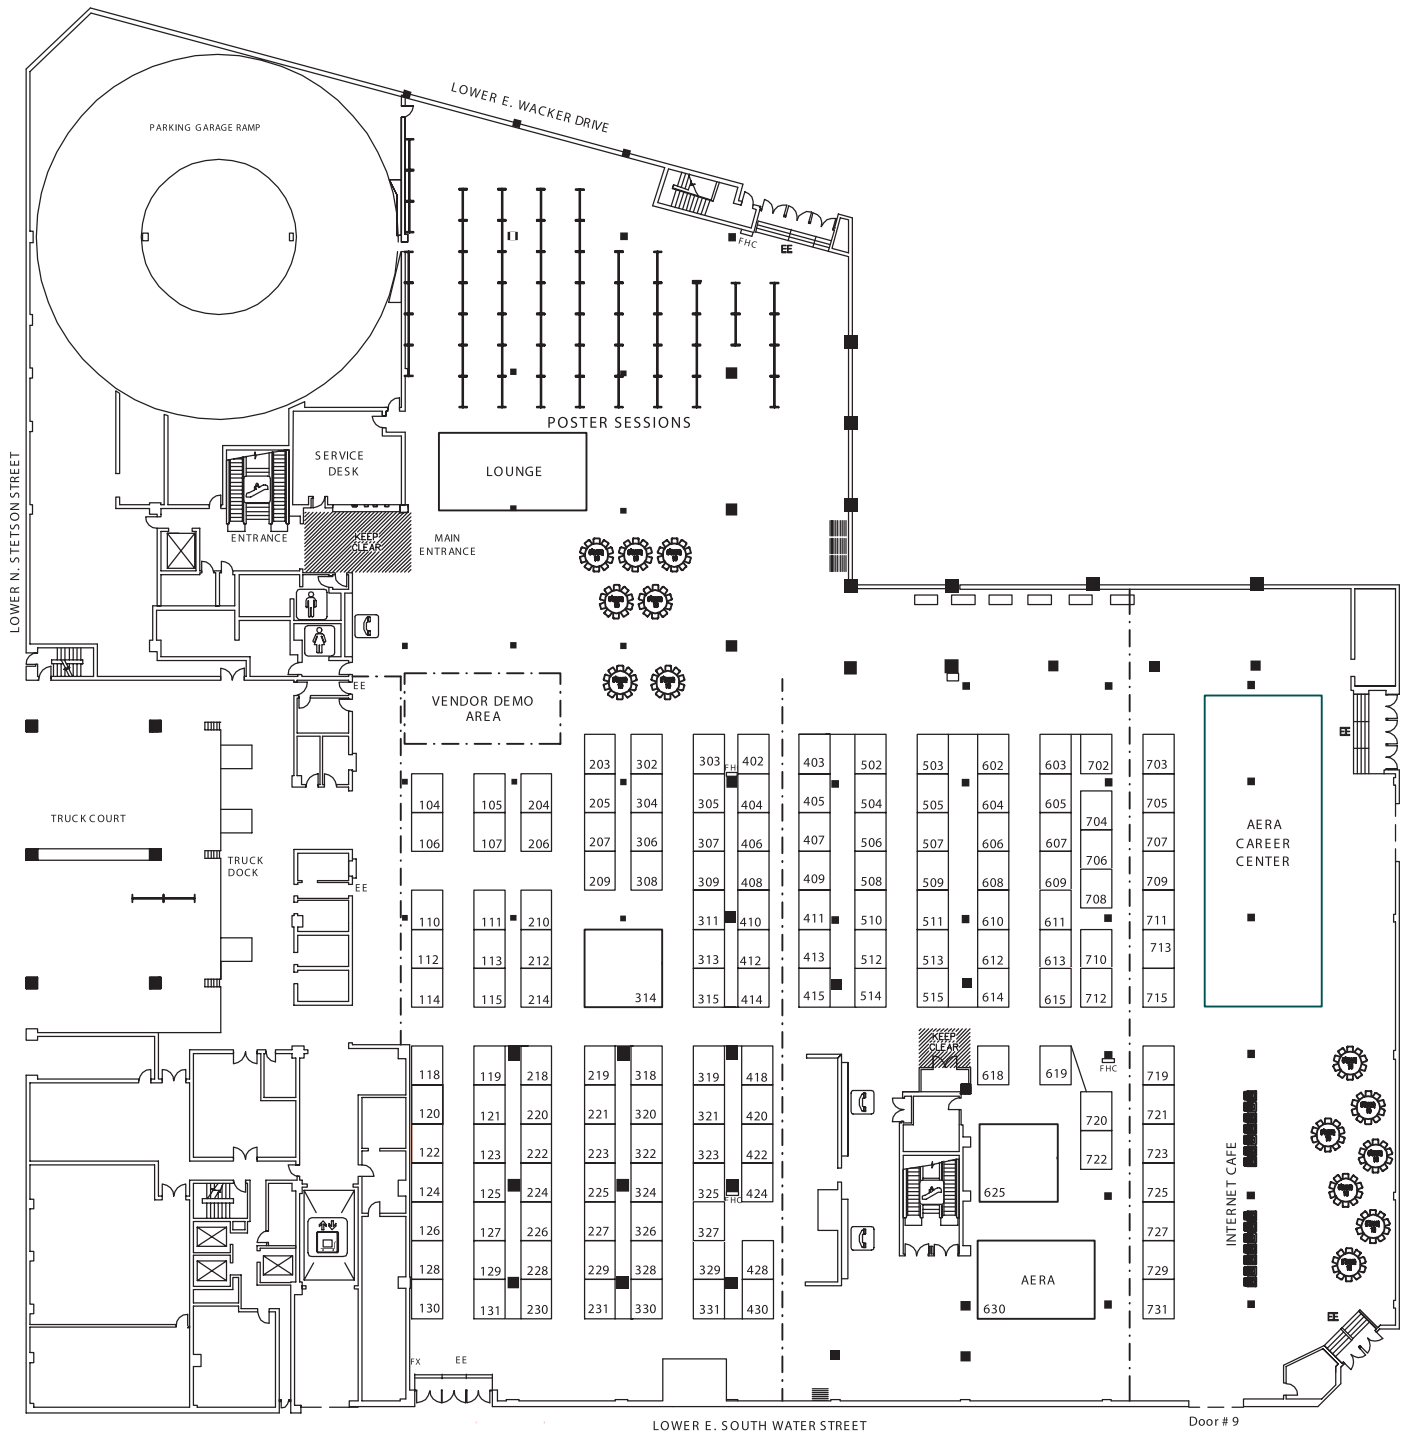

Hyatt Regency Chicago – Riverside Center & Exhibits

LOWER E. SOUTH WATER STREET

Door # 9